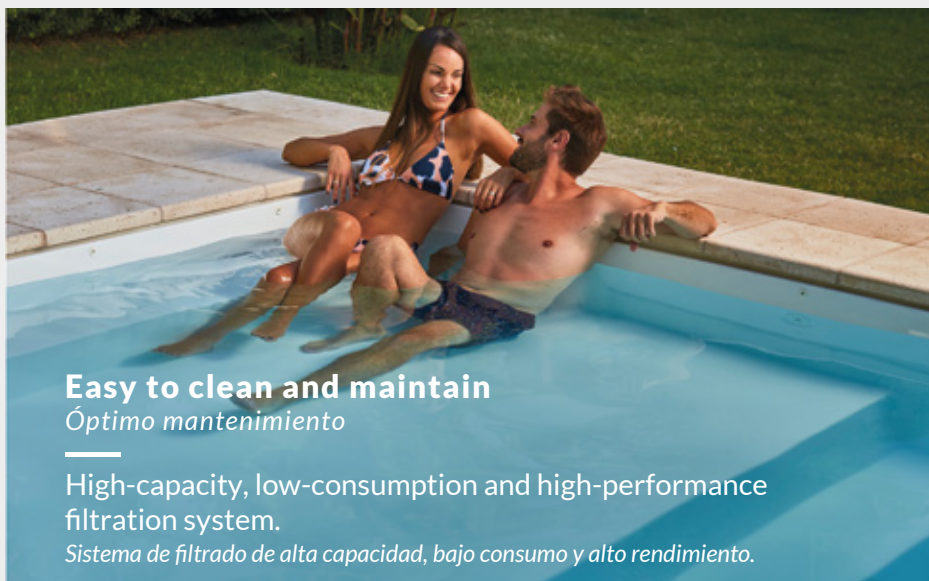

INNOVATION
INNOVACIÓN

Maximum comfort

Máximo confort

Equipped with powerful waterjets arranged to provide high-efficiency hydromassage and maximum relaxation.
Equipado con potentes hidrojets, colocados para proporcionar un masaje de agua de alta eficiencia y máxima relajación.

ENJOYMENT
DIVERSIÓN

INNOVATION
INNOVACIÓN

Trendy swimming pools! They integrate design, technology and functionality.

They combine three parts: sun deck, wide steps with hydromassage, and a swimming area for recreational activities.